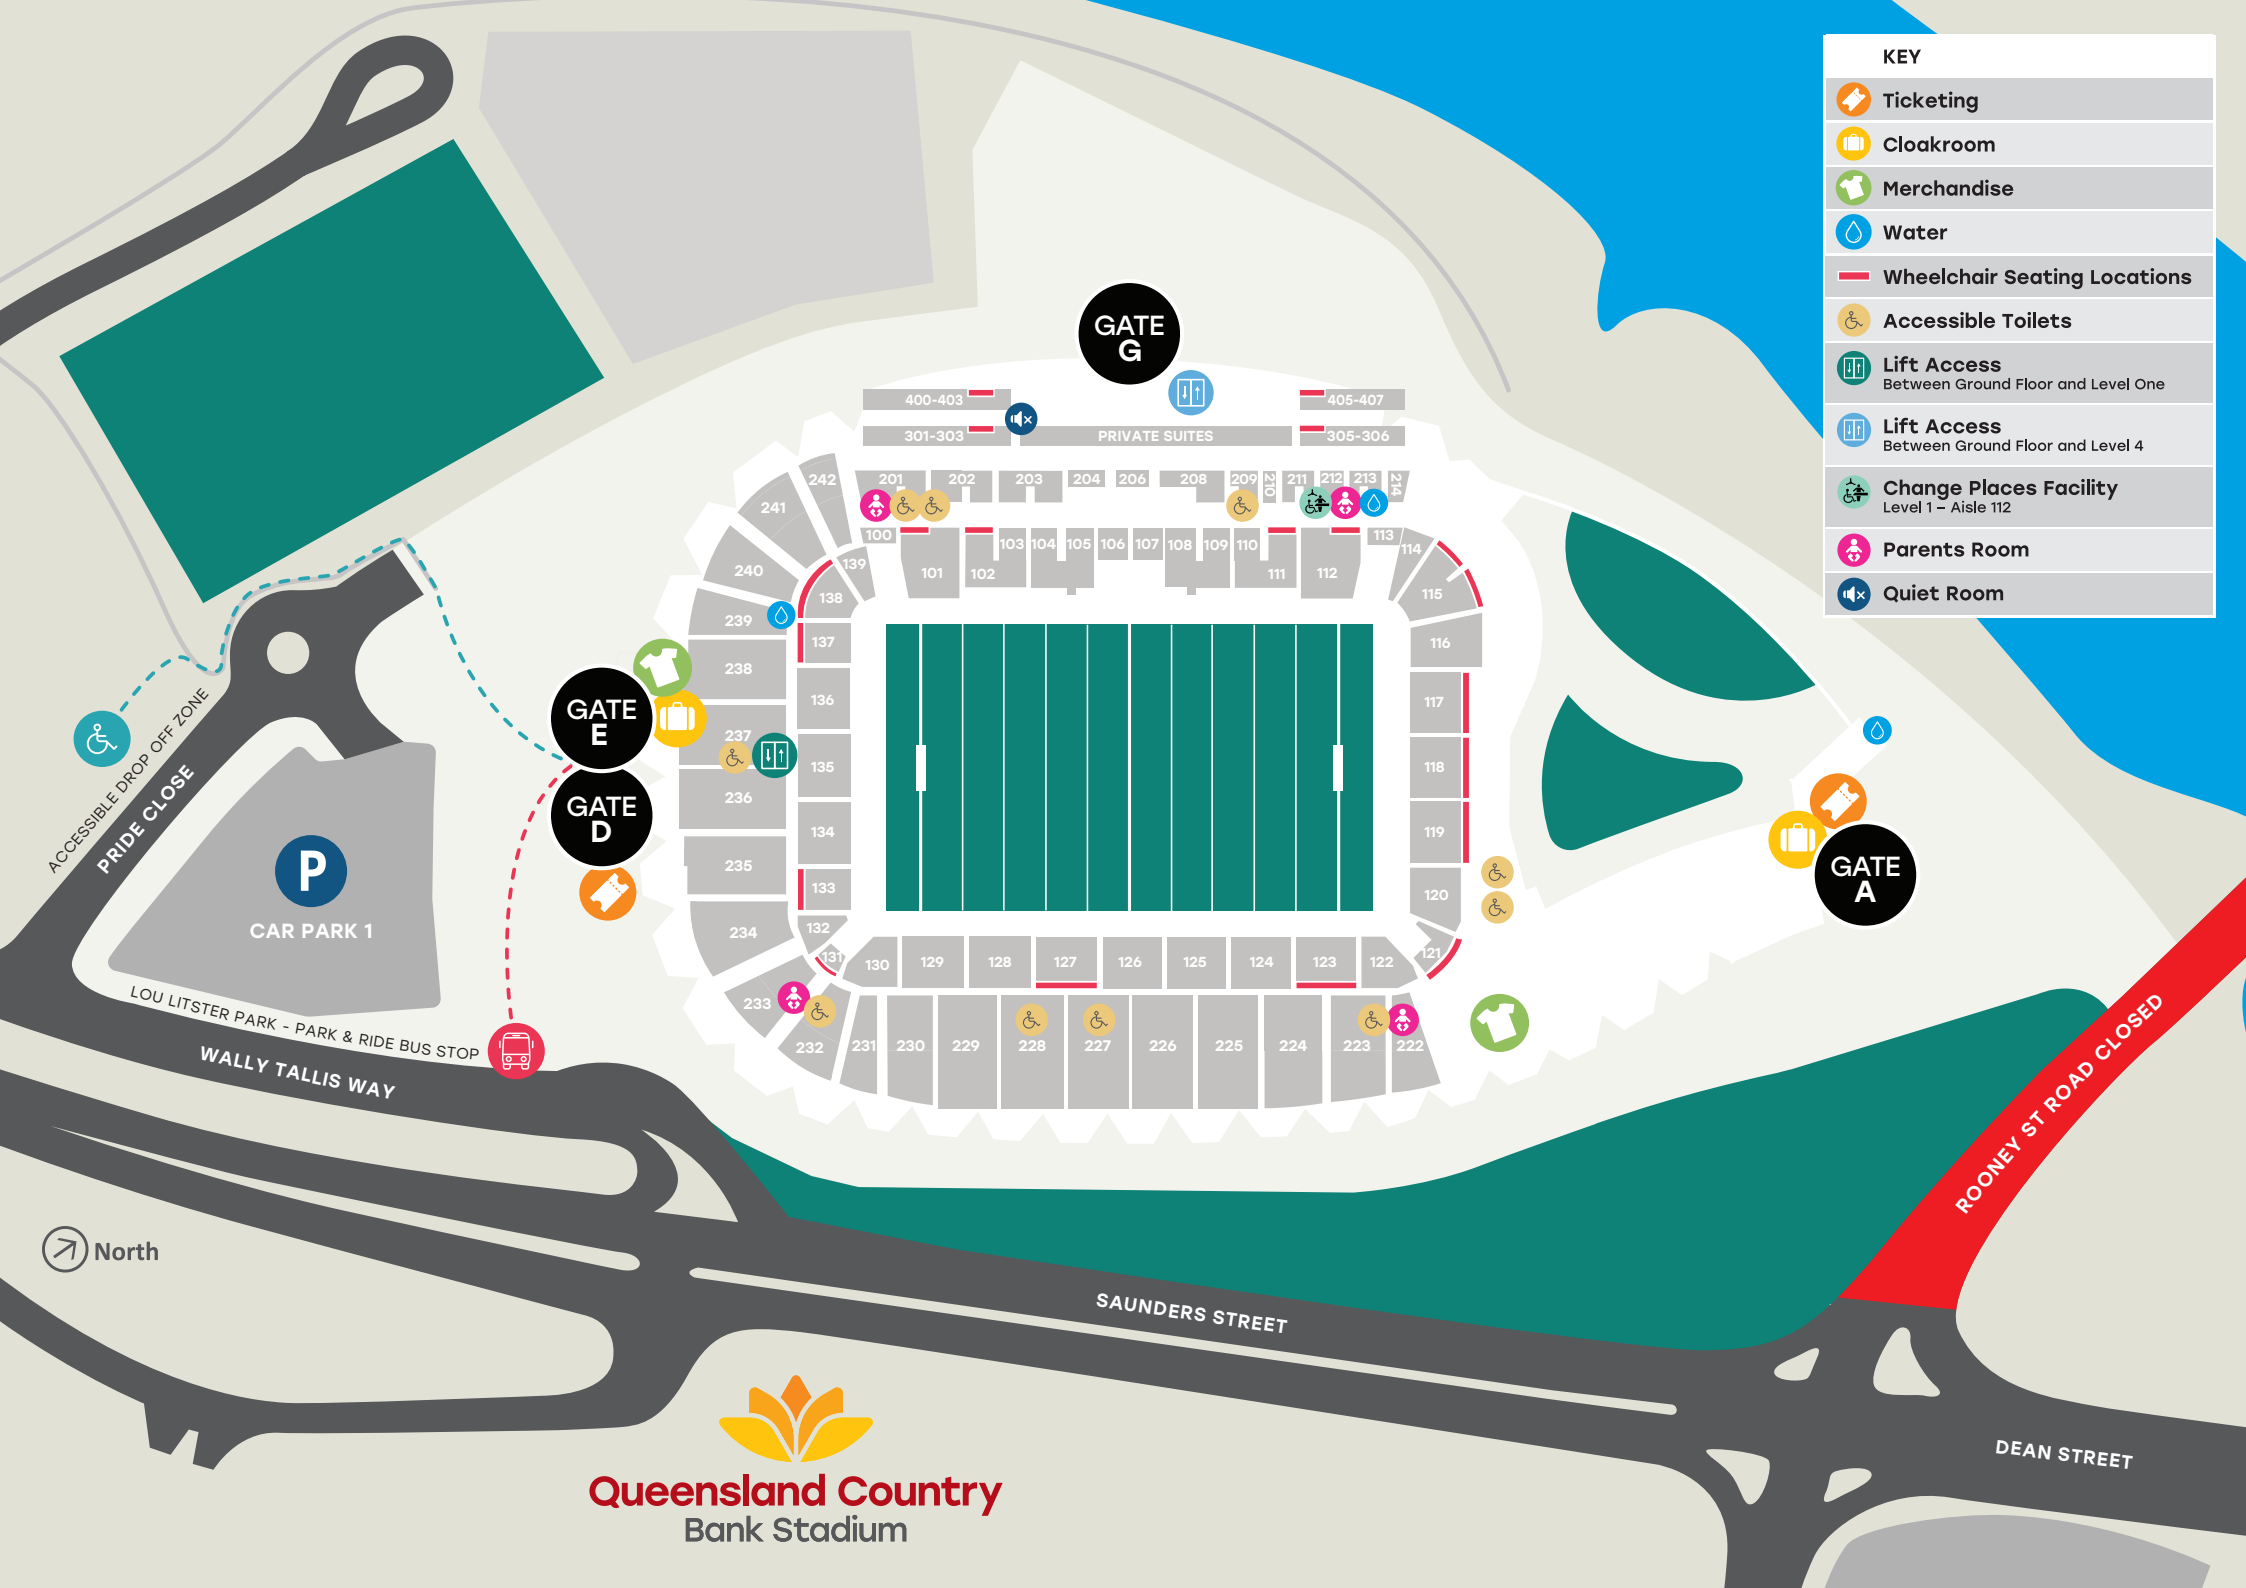

KEY	
	Ticketing
	Cloakroom
	Merchandise
	Water
	Wheelchair Seating Locations
	Accessible Toilets
	Lift Access Between Ground Floor and Level One
	Lift Access Between Ground Floor and Level 4
	Change Places Facility Level 1 – Aisle 112
	Parents Room
	Quiet Room

ACCESSIBLE DROP OFF ZONE
PRIDE CLOSE

P
CAR PARK 1

LOU LITSTER PARK - PARK & RIDE BUS STOP
WALLY TALLIS WAY

North

SAUNDERS STREET

ROONEY ST ROAD CLOSED

DEAN STREET

Queensland Country
Bank Stadium