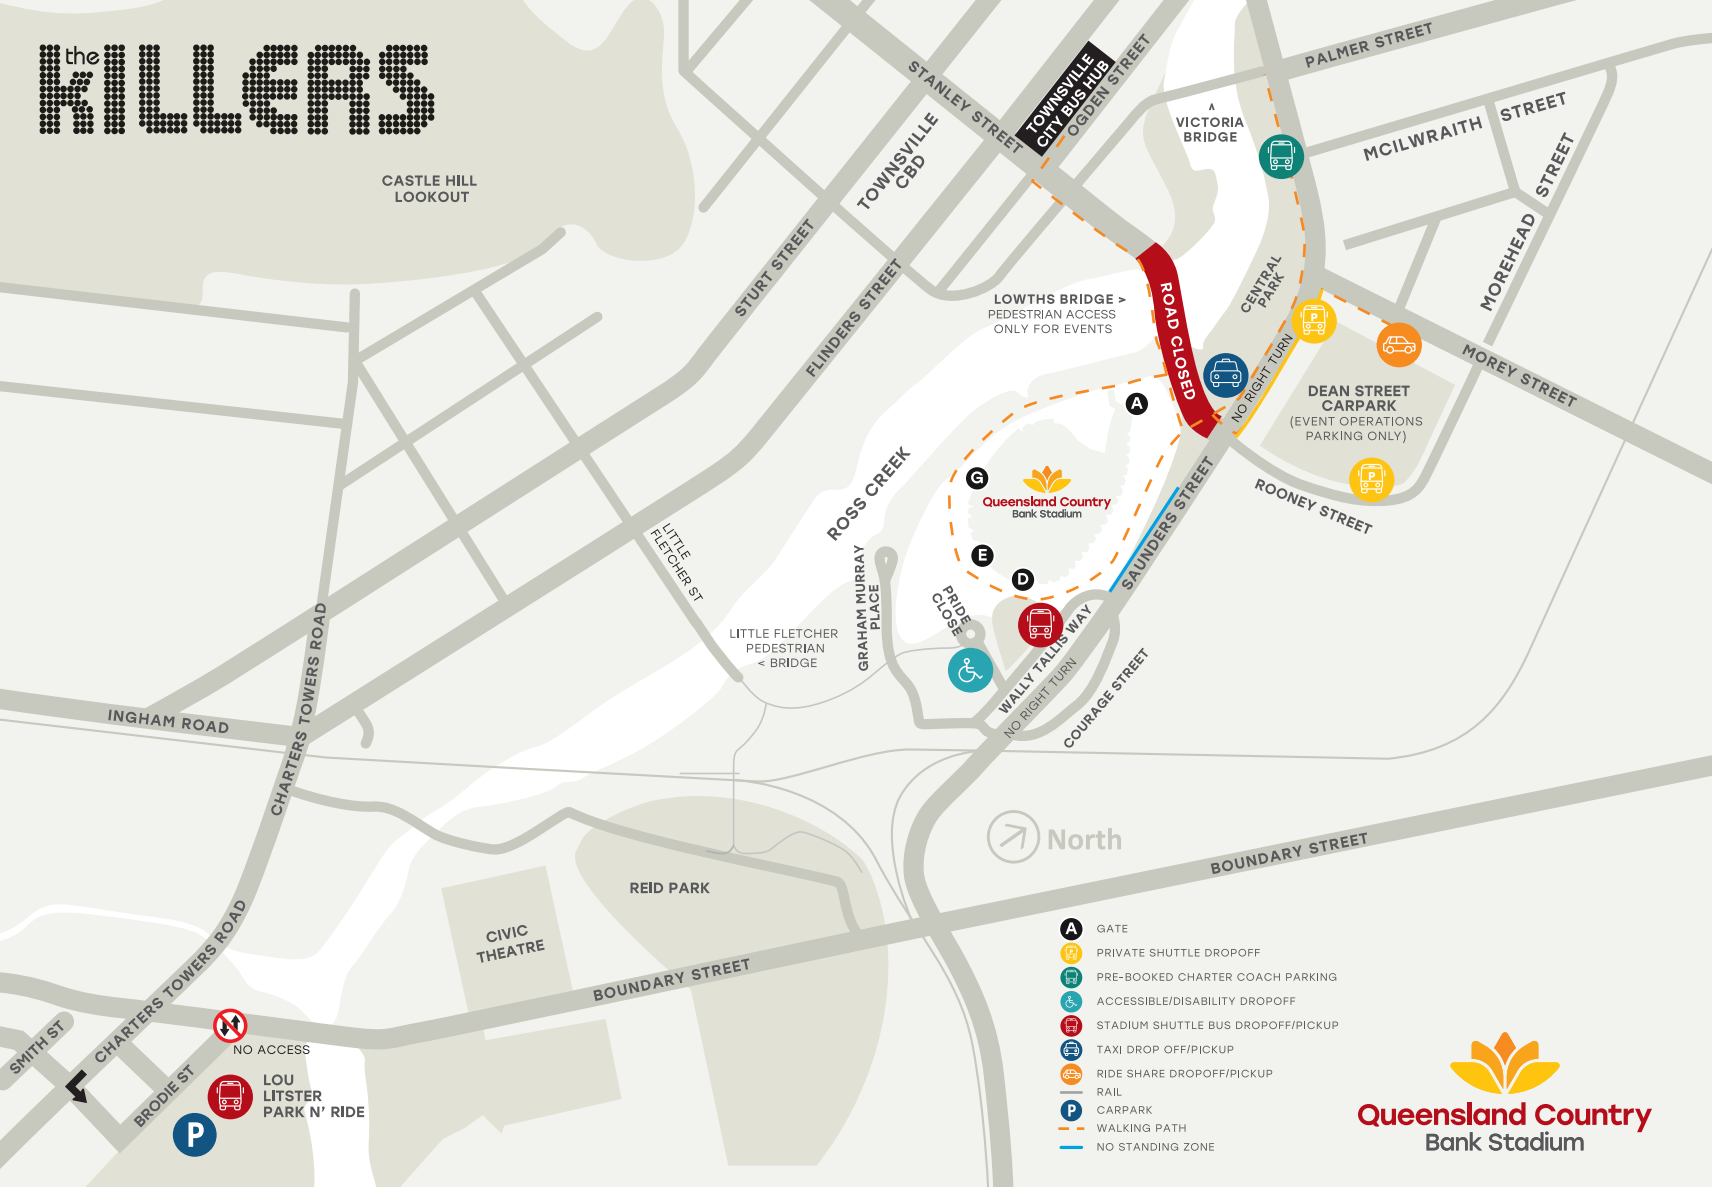

the KILLERS

CASTLE HILL
LOOKOUT

- **A** GATE
- PRIVATE SHUTTLE DROPOFF
- PRE-BOOKED CHARTER COACH PARKING
- ACCESSIBLE/DISABILITY DROPOFF
- STADIUM SHUTTLE BUS DROPOFF/PICKUP
- TAXI DROP OFF/PICKUP
- RIDE SHARE DROPOFF/PICKUP
- RAIL
- CARPARK
- WALKING PATH
- NO STANDING ZONE